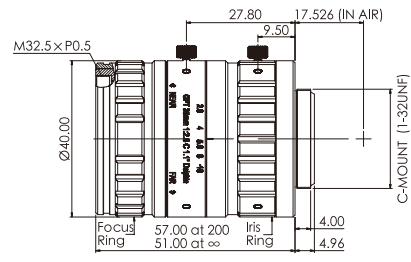

Shielding cover hole positioning detection

Mobile phone shell OCR

Model Table

| No. | Model | Focal length (mm) | Aperture | WD (mm) | Image circle Ø (mm) | Resolution (μm) | TV Distortion at WD300 | Back Focal Length (mm) | | Mag. at MOD | Chief Ray Angle | Filter thread (mm) | Weight (kg) |
|-----|-------------|-------------------|----------|---------|---------------------|-----------------|------------------------|------------------------|------------|-----------------|-----------------|--------------------|-------------|
| 1 | OPT-CDP1228 | 12 | F2.8-16 | 100-∞ | 17.6 | 2.4 | < 0.85% | 13.40 at WD100 | 11.79 at ∞ | 0.101X at WD100 | < 3.8° | M40.5*P0.5 | 0.21 |
| 2 | OPT-CDP1628 | 16 | F2.8-22 | 100-∞ | 17.6 | 2.4 | < 0.41% | 19.98 at WD100 | 17.58 at ∞ | 0.131X at WD100 | < 5.0° | M37.5*P0.5 | 0.17 |
| 3 | OPT-CDP2528 | 25 | F2.8-16 | 150-∞ | 17.6 | 2.4 | < 0.16% | 11.89 | | 0.162X at WD150 | < 5.0° | M32.5*P0.5 | 0.14 |
| 4 | OPT-CDP3528 | 35 | F2.8-16 | 200-∞ | 17.6 | 2.4 | < 0.15% | 13.44 | | 0.176X at WD200 | < 4.85° | M32.5*P0.5 | 0.14 |
| 5 | OPT-CDP5028 | 50 | F2.8-16 | 250-∞ | 17.6 | 2.4 | < 0.13% | 13.05 | | 0.206X at WD250 | < 3.64° | M32.5*P0.5 | 0.17 |

Dimensions (mm)

1. OPT-CDP1228

2. OPT-CDP1628

3. OPT-CDP2528

4. OPT-CDP3528

5. OPT-CDP5028