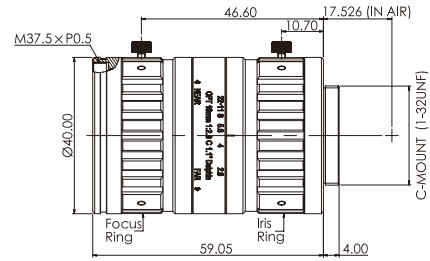

Shielding cover hole positioning detection

Mobile phone shell OCR

Model Table

| No. | Model | Focal length (mm) | Aperture | WD (mm) | Image circle Ø (mm) | Resolution (μm) | TV Distortion at WD300 | Back Focal Length (mm) | | Mag. at MOD | Chief Ray Angle | Filter thread (mm) | Weight (kg) |
|-----|-------------|-------------------|----------|---------|---------------------|-----------------|------------------------|------------------------|------------|-----------------|-----------------|--------------------|-------------|
| 1 | OPT-CDP1228 | 12 | F2.8-16 | 100-∞ | 17.6 | 2.4 | < 0.85% | 13.40 at WD100 | 11.79 at ∞ | 0.101X at WD100 | < 3.8° | M40.5*P0.5 | 0.21 |
| 2 | OPT-CDP1628 | 16 | F2.8-22 | 100-∞ | 17.6 | 2.4 | < 0.41% | 19.98 at WD100 | 17.58 at ∞ | 0.131X at WD100 | < 5.0° | M37.5*P0.5 | 0.17 |
| 3 | OPT-CDP2528 | 25 | F2.8-16 | 150-∞ | 17.6 | 2.4 | < 0.16% | 11.89 | | 0.162X at WD150 | < 5.0° | M32.5*P0.5 | 0.14 |
| 4 | OPT-CDP3528 | 35 | F2.8-16 | 200-∞ | 17.6 | 2.4 | < 0.15% | 13.44 | | 0.176X at WD200 | < 4.85° | M32.5*P0.5 | 0.14 |
| 5 | OPT-CDP5028 | 50 | F2.8-16 | 250-∞ | 17.6 | 2.4 | < 0.13% | 13.05 | | 0.206X at WD250 | < 3.64° | M32.5*P0.5 | 0.17 |

Dimensions (mm)

1. OPT-CDP1228

2. OPT-CDP1628

3. OPT-CDP2528

4. OPT-CDP3528

5. OPT-CDP5028