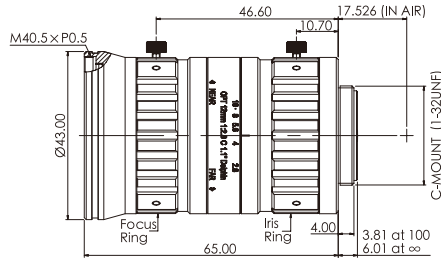

Shielding cover hole positioning detection

Mobile phone shell OCR

Model Table

| No. | Model | Focal length (mm) | Aperture | WD (mm) | Image circle Ø (mm) | Resolution (μm) | TV Distortion at WD300 | Back Focal Length (mm) | | Mag. at MOD | Chief Ray Angle | Filter thread (mm) | Weight (kg) |
|-----|-------------|-------------------|----------|---------|---------------------|-----------------|------------------------|------------------------|------------|-----------------|-----------------|--------------------|-------------|
| 1 | OPT-CDP1228 | 12 | F2.8-16 | 100-∞ | 17.6 | 2.4 | < 0.85% | 13.40 at WD100 | 11.79 at ∞ | 0.101X at WD100 | < 3.8° | M40.5*P0.5 | 0.21 |
| 2 | OPT-CDP1628 | 16 | F2.8-22 | 100-∞ | 17.6 | 2.4 | < 0.41% | 19.98 at WD100 | 17.58 at ∞ | 0.131X at WD100 | < 5.0° | M37.5*P0.5 | 0.17 |
| 3 | OPT-CDP2528 | 25 | F2.8-16 | 150-∞ | 17.6 | 2.4 | < 0.16% | 11.89 | | 0.162X at WD150 | < 5.0° | M32.5*P0.5 | 0.14 |
| 4 | OPT-CDP3528 | 35 | F2.8-16 | 200-∞ | 17.6 | 2.4 | < 0.15% | 13.44 | | 0.176X at WD200 | < 4.85° | M32.5*P0.5 | 0.14 |
| 5 | OPT-CDP5028 | 50 | F2.8-16 | 250-∞ | 17.6 | 2.4 | < 0.13% | 13.05 | | 0.206X at WD250 | < 3.64° | M32.5*P0.5 | 0.17 |

Dimensions (mm)

1. OPT-CDP1228

2. OPT-CDP1628

3. OPT-CDP2528

4. OPT-CDP3528

5. OPT-CDP5028