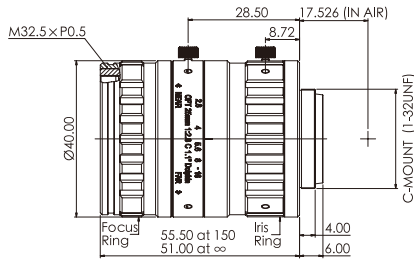

Shielding cover hole positioning detection

Mobile phone shell OCR

Model Table

| No. | Model | Focal length (mm) | Aperture | WD (mm) | Image circle Ø (mm) | Resolution (μm) | TV Distortion at WD300 | Back Focal Length (mm) | | Mag. at MOD | Chief Ray Angle | Filter thread (mm) | Weight (kg) |
|-----|-------------|-------------------|----------|---------|---------------------|-----------------|------------------------|------------------------|------------|-----------------|-----------------|--------------------|-------------|
| 1 | OPT-CDP1228 | 12 | F2.8-16 | 100-∞ | 17.6 | 2.4 | < 0.85% | 13.40 at WD100 | 11.79 at ∞ | 0.101X at WD100 | < 3.8° | M40.5*P0.5 | 0.21 |
| 2 | OPT-CDP1628 | 16 | F2.8-22 | 100-∞ | 17.6 | 2.4 | < 0.41% | 19.98 at WD100 | 17.58 at ∞ | 0.131X at WD100 | < 5.0° | M37.5*P0.5 | 0.17 |
| 3 | OPT-CDP2528 | 25 | F2.8-16 | 150-∞ | 17.6 | 2.4 | < 0.16% | 11.89 | | 0.162X at WD150 | < 5.0° | M32.5*P0.5 | 0.14 |
| 4 | OPT-CDP3528 | 35 | F2.8-16 | 200-∞ | 17.6 | 2.4 | < 0.15% | 13.44 | | 0.176X at WD200 | < 4.85° | M32.5*P0.5 | 0.14 |
| 5 | OPT-CDP5028 | 50 | F2.8-16 | 250-∞ | 17.6 | 2.4 | < 0.13% | 13.05 | | 0.206X at WD250 | < 3.64° | M32.5*P0.5 | 0.17 |

Dimensions (mm)

1. OPT-CDP1228

2. OPT-CDP1628

3. OPT-CDP2528

4. OPT-CDP3528

5. OPT-CDP5028